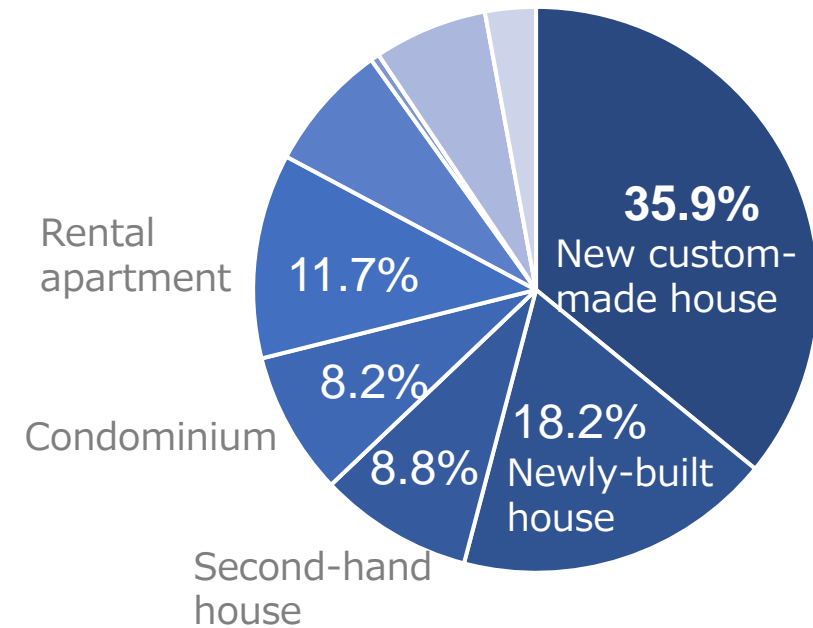

Pet-owner or not

Free-to-air viewers

animal planet viewers

Occupation

62% of viewers are married and **more than half have pets.**

DEMOGRAPHIC ANALYSIS [3/4]

Annual Income

Residence

About 60% of animal planet viewers own a newly-built house and the annual income is over ten million yen.

DEMOGRAPHIC ANALYSIS [4/4]

Interests

Attitude and Behavioral Patterns

DIGITAL SOLUTIONS

animal planet YouTube channel