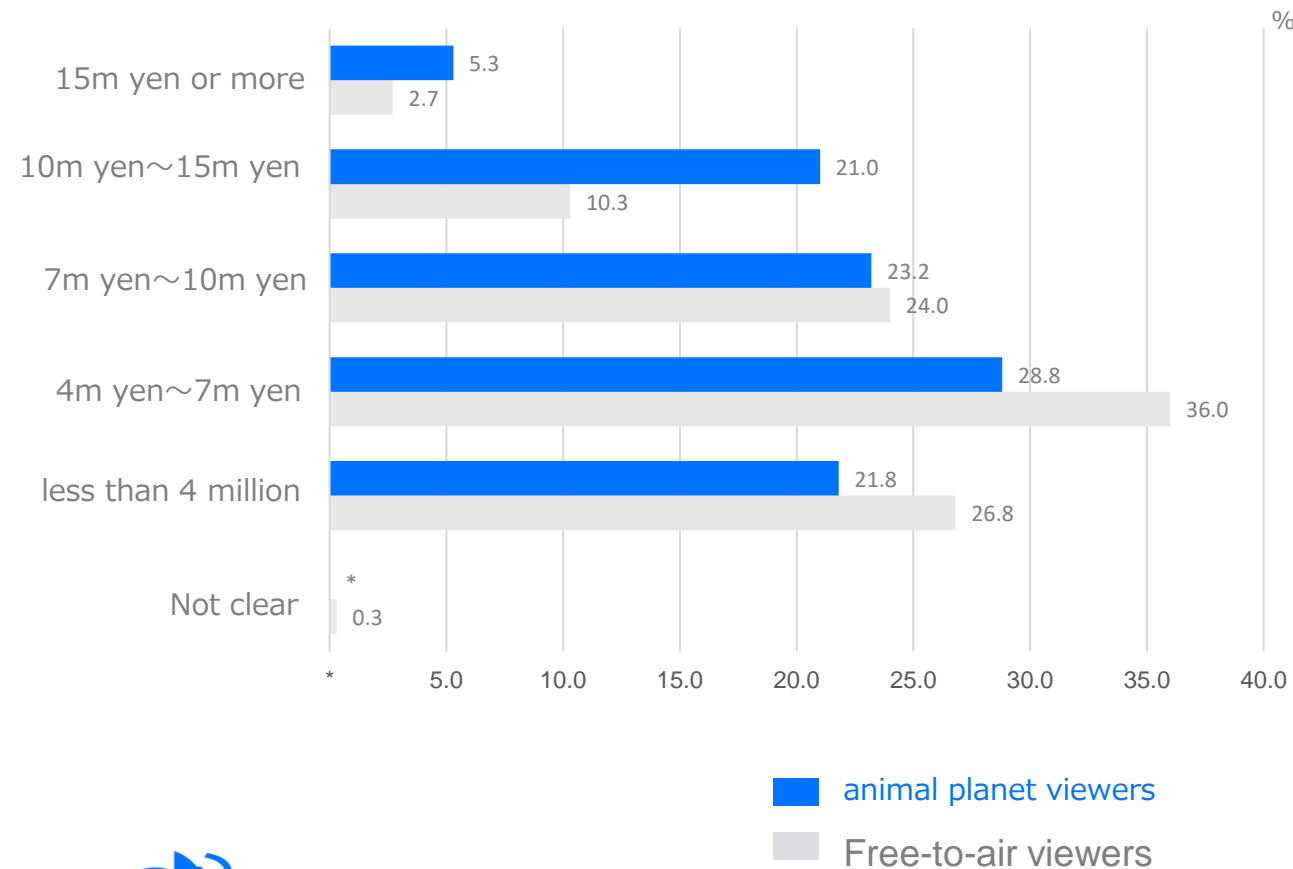

DEMOGRAPHIC ANALYSIS [1/4]

73.2%

26.8%

The majority of viewers are in their 40s or above, and families often watch the programs together.

*Video Research ACR/ex 2022.4-6

Reach

animal planet

600m households

Pet-owner or not

Free-to-air viewers

animal planet viewers

Occupation

62% of viewers are married and **more than half have pets.**

DEMOGRAPHIC ANALYSIS [3/4]

Annual Income

Residence

About 60% of animal planet viewers own a newly-built house and the annual income is over ten million yen.

DEMOGRAPHIC ANALYSIS [4/4]

Interests

Attitude and Behavioral Patterns

DIGITAL SOLUTIONS

animal planet YouTube channel