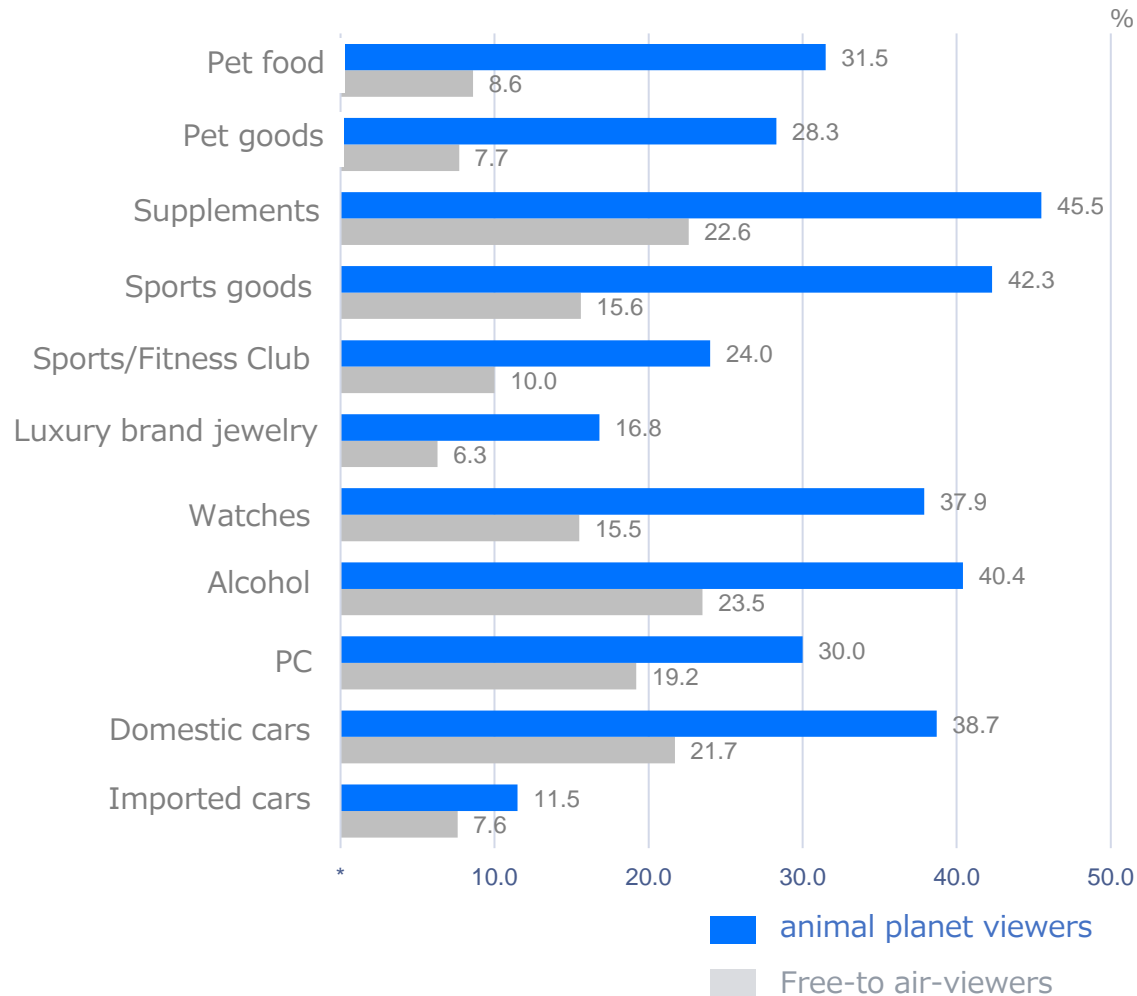

Pet-owner or not

Free-to-air viewers

animal planet viewers

Occupation

62% of viewers are married and **more than half have pets.**

DEMOGRAPHIC ANALYSIS [3/4]

Annual Income

Residence

About 60% of animal planet viewers own a newly-built house and the annual income is over ten million yen.

DEMOGRAPHIC ANALYSIS [4/4]

Interests

Attitude and Behavioral Patterns

DIGITAL SOLUTIONS

animal planet YouTube channel