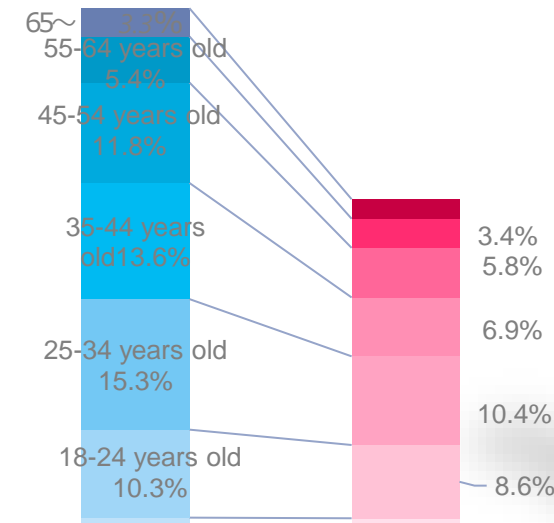

Pet-owner or not

Free-to-air viewers

animal planet viewers

Occupation

62% of viewers are married and **more than half have pets.**

DEMOGRAPHIC ANALYSIS [3/4]

Annual Income

Residence

About 60% of animal planet viewers own a newly-built house and the annual income is over ten million yen.

DEMOGRAPHIC ANALYSIS [4/4]

Interests

Attitude and Behavioral Patterns

DIGITAL SOLUTIONS

animal planet YouTube channel

animal planet YouTube channel

▼ with link

Popular content from CS broadcasts can be viewed in full for free. There is a rich lineup, including survival of the fittest in nature, the beauty and awe and tough side of nature, the relationship between animals and people, and pets such as dogs and cats. Beautiful immersive scenes bring nature straight into the living room, introducing an unknown world of animals and attracting viewers, along with varied content full of surprises and new discoveries.

The number of channel subscribers has exceeded **150,000**.

62%

38%