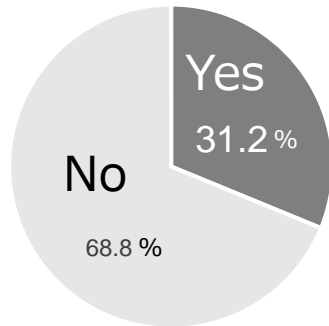

DEMOGRAPHIC ANALYSIS [1/4]

73.2%

26.8%

The majority of viewers are in their 40s or above, and families often watch the programs together.

*Video Research ACR/ex 2022.4-6

Reach

animal planet

600m households

Platform

スカパー!

CATV
ケーブルテレビ

J:COM

auひかり

Video On-Demand

Manabi Library/J:COM On-demand

DEMOGRAPHIC ANALYSIS [2/4]

Pet-owner or not

Free-to-air viewers

animal planet viewers

Occupation

62% of viewers are married and **more than half have pets.**

DEMOGRAPHIC ANALYSIS [3/4]

Annual Income

Residence

About 60% of animal planet viewers own a newly-built house and the annual income is over ten million yen.

DEMOGRAPHIC ANALYSIS [4/4]

Interests

Attitude and Behavioral Patterns

DIGITAL SOLUTIONS

animal planet YouTube channel