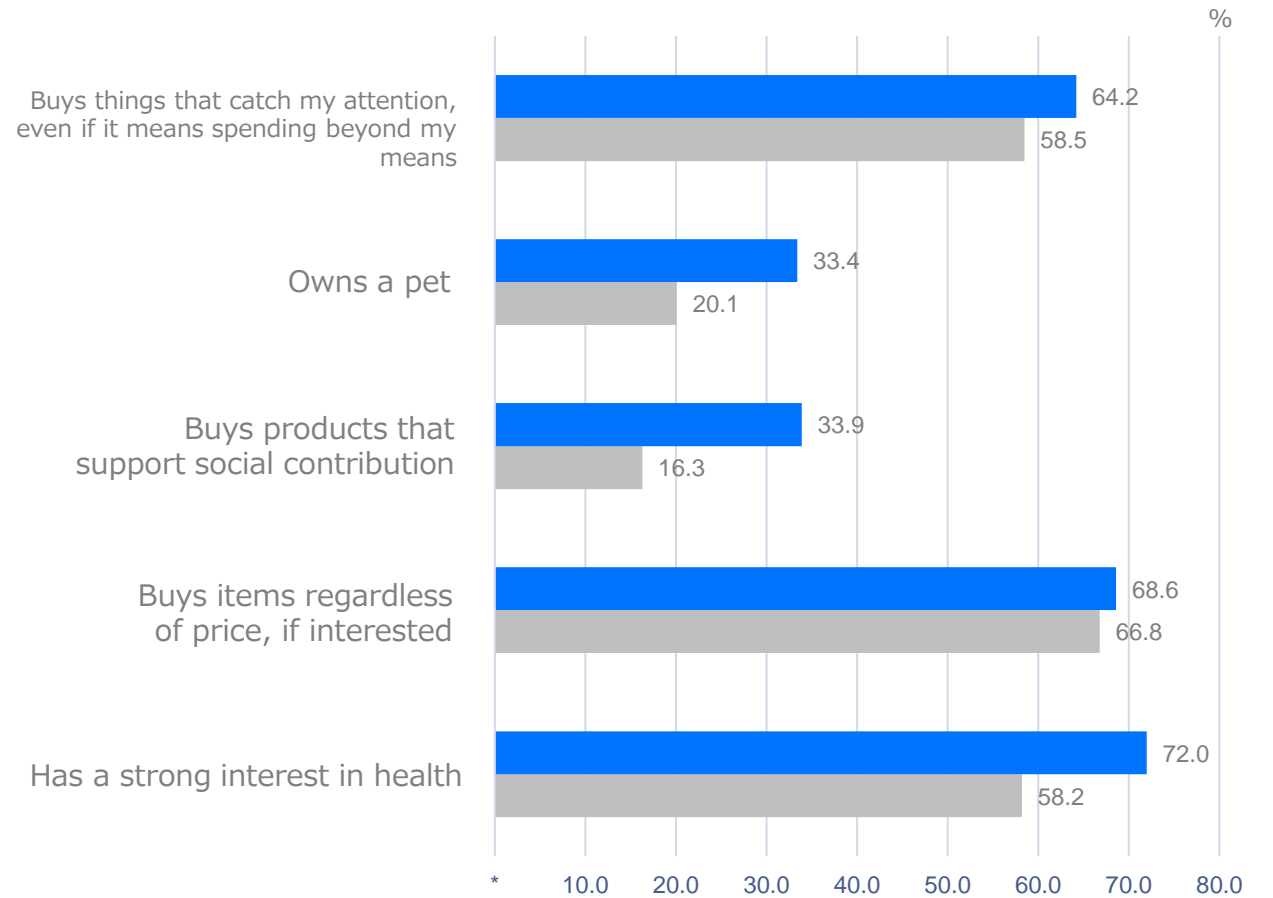

DEMOGRAPHIC ANALYSIS [1/4]

73.2%

26.8%

The majority of viewers are in their 40s or above, and families often watch the programs together.

*Video Research ACR/ex 2022.4-6

Reach

animal planet

600m households

Pet-owner or not

Free-to-air viewers

animal planet viewers

Occupation

62% of viewers are married and **more than half have pets.**

DEMOGRAPHIC ANALYSIS [3/4]

Annual Income

Residence

About 60% of animal planet viewers own a newly-built house and the annual income is over ten million yen.

DEMOGRAPHIC ANALYSIS [4/4]

Interests

Attitude and Behavioral Patterns

DIGITAL SOLUTIONS

animal planet YouTube channel