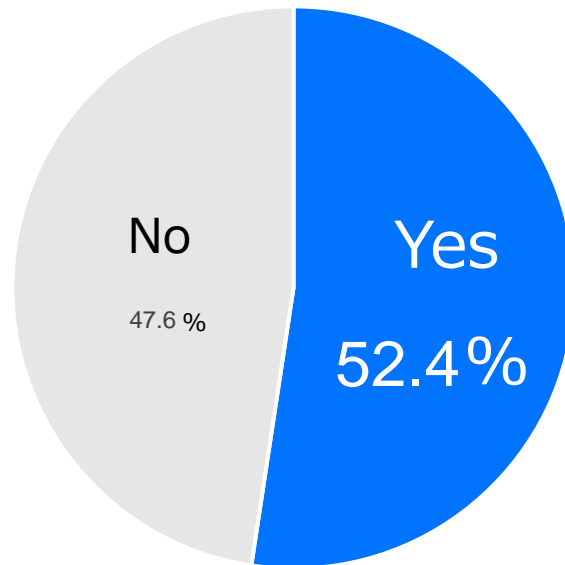

DEMOGRAPHIC ANALYSIS [1/4]

73.2%

26.8%

The majority of viewers are in their 40s or above, and families often watch the programs together.

*Video Research ACR/ex 2022.4-6

Reach

animal planet

600m households

Platform

スカパー!

CATV
ケーブルテレビ

J:COM

auひかり

Video On-Demand

Manabi Library/J:COM On-demand

DEMOGRAPHIC ANALYSIS [2/4]

Pet-owner or not

Free-to-air viewers

animal planet viewers

Occupation

62% of viewers are married and **more than half have pets.**

DEMOGRAPHIC ANALYSIS [3/4]

Annual Income

Residence

About 60% of animal planet viewers own a newly-built house and the annual income is over ten million yen.

DEMOGRAPHIC ANALYSIS [4/4]

Interests

Attitude and Behavioral Patterns

DIGITAL SOLUTIONS

animal planet YouTube channel