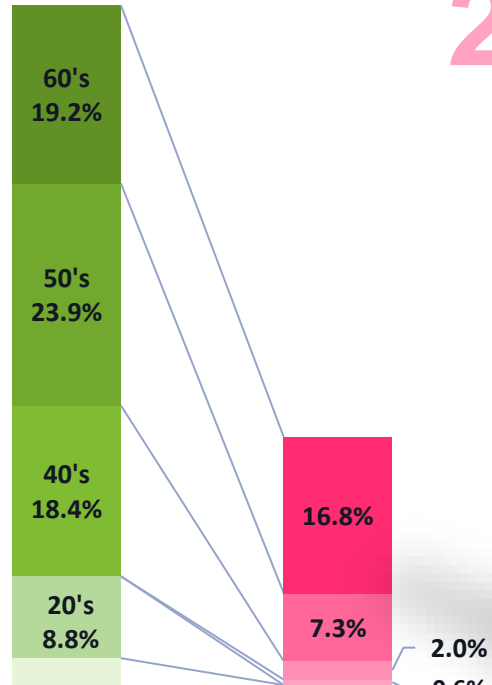

DEMOGRAPHIC ANALYSIS [1/4]

73.2%

26.8%

The majority of viewers are in their 40s or above, and families often watch the programs together.

*Video Research ACR/ex 2022.4-6

Reach

animal planet

600m households