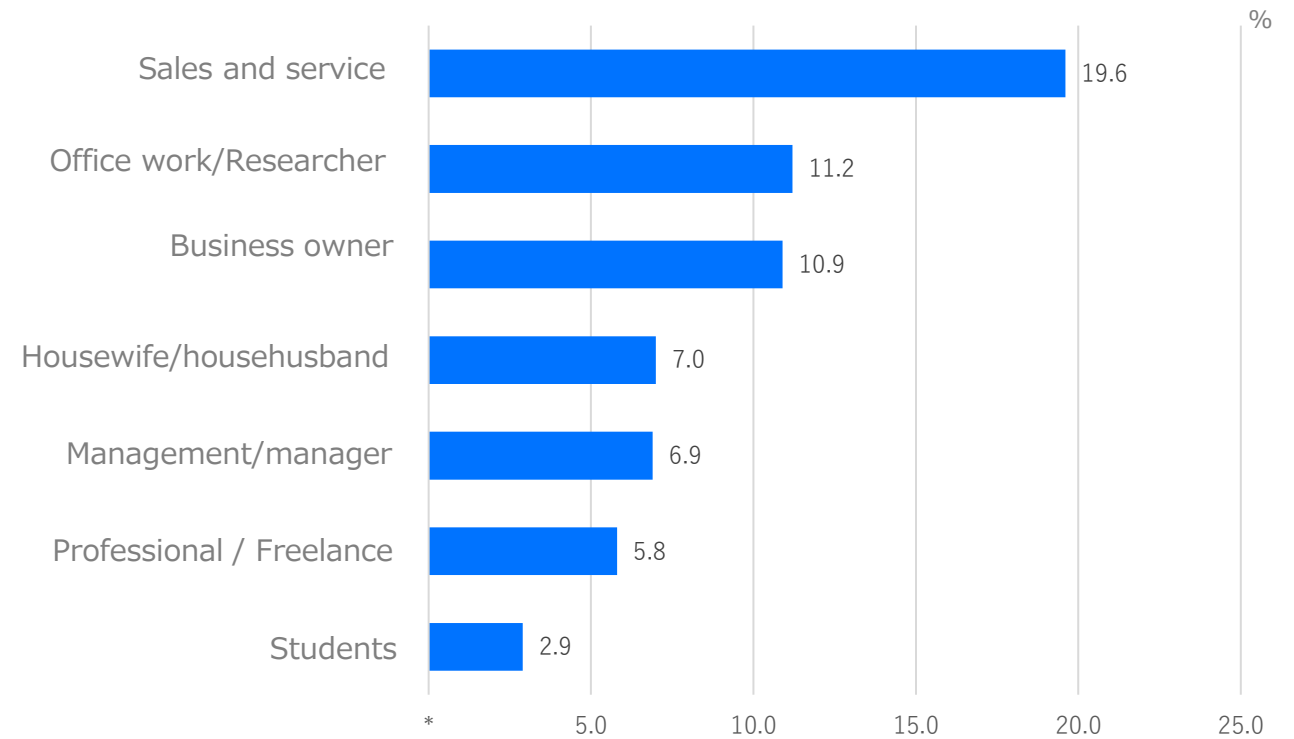

Pet-owner or not

Free-to-air viewers

animal planet viewers

Occupation

62% of viewers are married and **more than half have pets.**

DEMOGRAPHIC ANALYSIS [3/4]

Annual Income

Residence

About 60% of animal planet viewers own a newly-built house and the annual income is over ten million yen.

DEMOGRAPHIC ANALYSIS [4/4]

Interests

Attitude and Behavioral Patterns

DIGITAL SOLUTIONS

animal planet YouTube channel